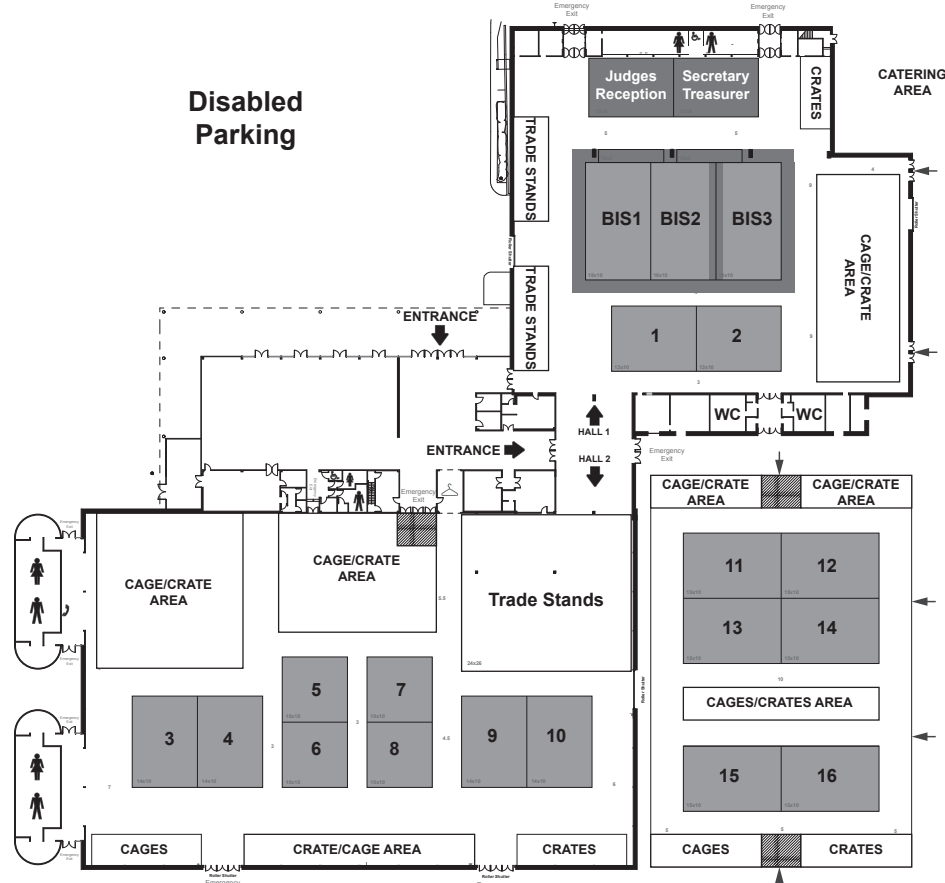

Disabled Parking

To Hotel

Hall 1 - Rings BIS* 1-2