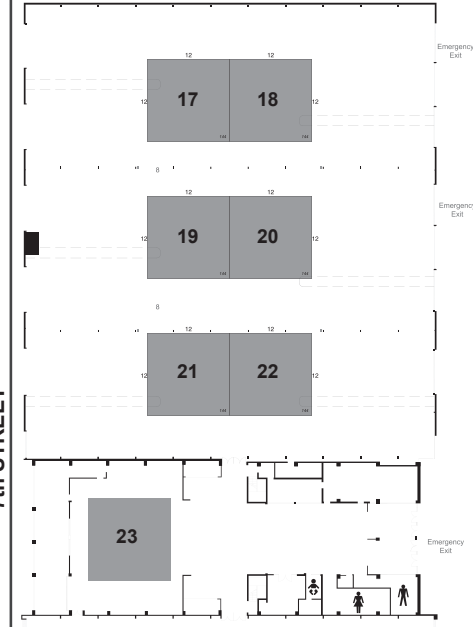

Hall 3 - Rings 17-23